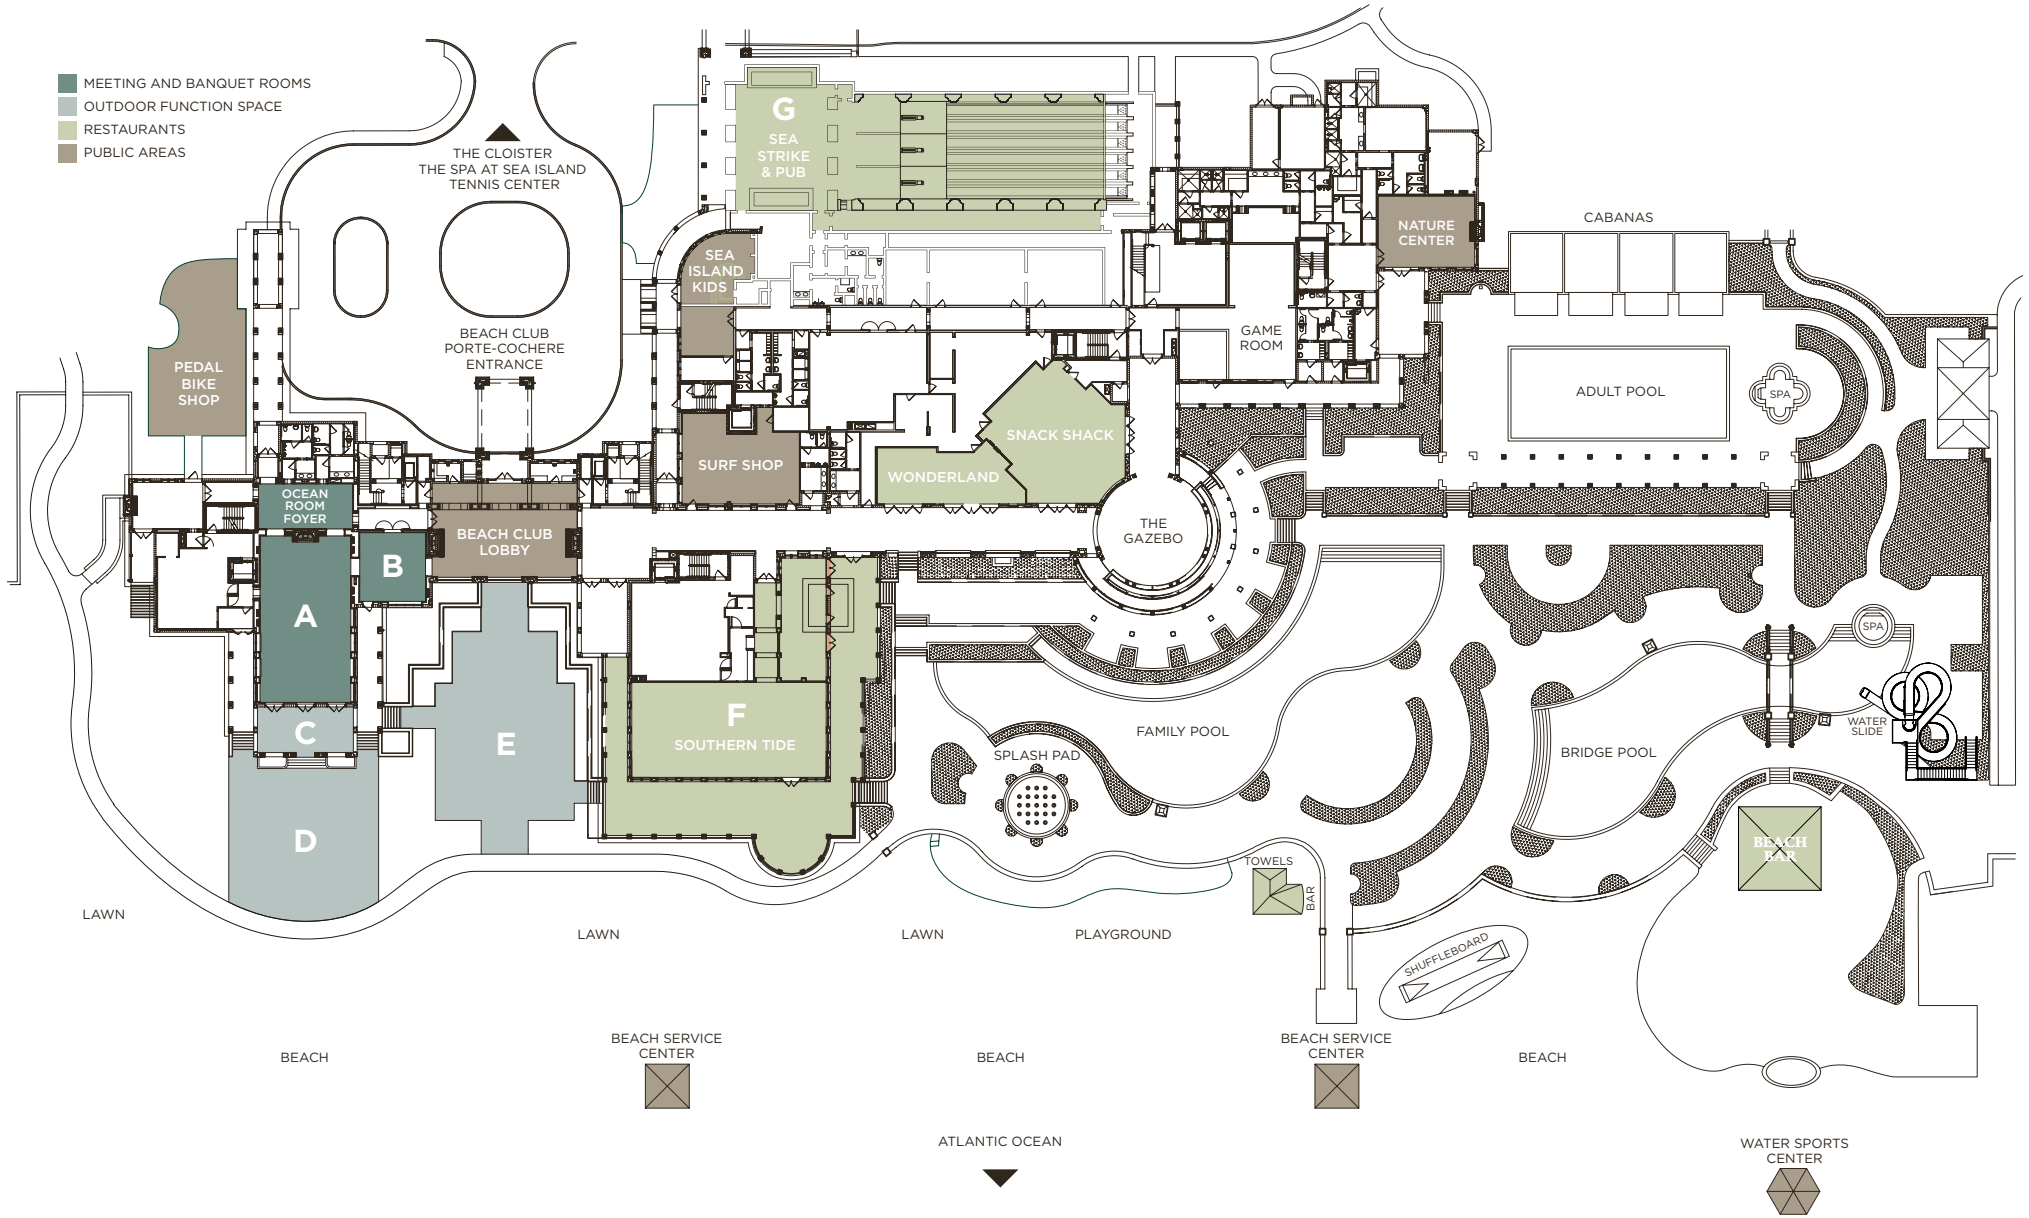

SEA ISLAND BEACH CLUB

<i>Location</i>	<i>Conference</i>	<i>U-Shape</i>	<i>Hollow</i>	<i>Classroom</i>	<i>Theater</i>	<i>Reception</i>	<i>Banquet</i>	<i>Dimensions</i>	<i>Sq. Ft.</i>	<i>Ceiling Ht.</i>
Meeting and Banquet Rooms										
A Ocean Room	40	40	46	108	196	200	120	55' x 32'	1,760	20'
B Miramar	16	18	20	30	60	30	32	23' x 23'	529	12'
Outdoor Function Space										
C Ocean Room Veranda (Covered)	-	-	-	-	40	30	-	512	-	-
D Ocean Room Patio	-	-	-	-	-	160	100	-	1,900	-
E Ocean Room Courtyard	-	-	-	-	-	200	120	-	2,300	-
Restaurants										
F Southern Tide	-	-	-	-	-	200	200	68' x 33'	2,235	11'
G Sea Strike & Pub	-	-	-	-	-	75	-	36' x 33'	1,180	18'