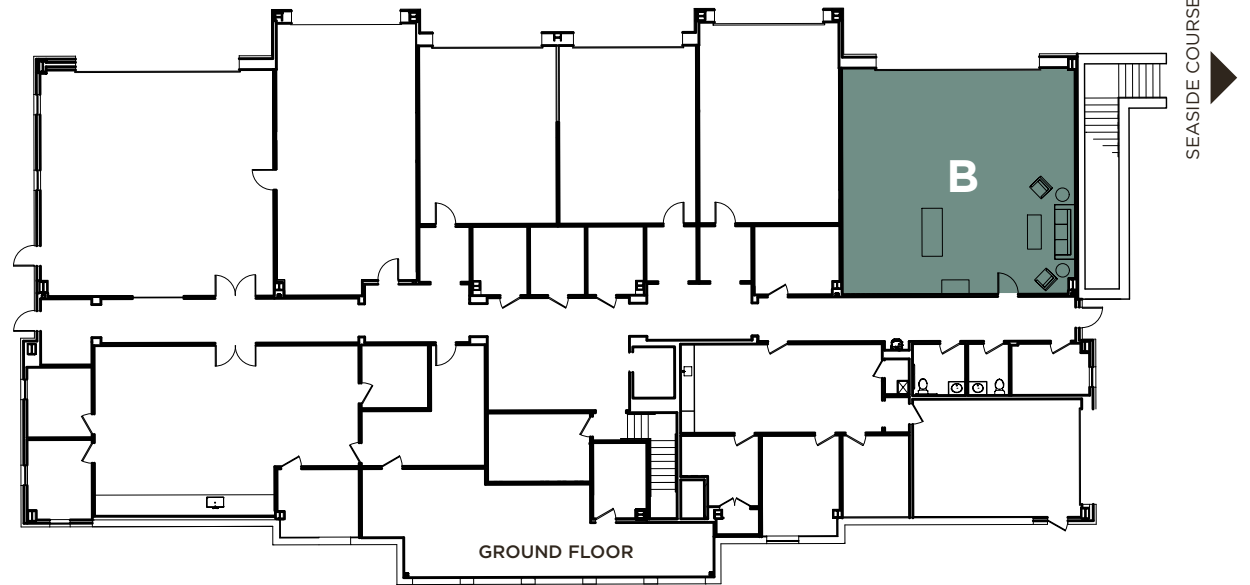

# GOLF PERFORMANCE CENTER

▲  
DRIVING RANGE

- MEETING AND EVENT ROOMS
- OUTDOOR FUNCTION SPACE
- PUBLIC AREAS

▼  
PLANTATION COURSE

▲  
SEASIDE COURSE

▼  
THE LODGE AT SEA ISLAND

Location		Reception	Measurements	Sq. Ft.
<b>Meeting and Banquet Rooms</b>				
A	Meeting Room	12	18 x 23	425
B	Group Hitting Bay	-	34 x 33	1,125
<b>Outdoor Function Space</b>				
C	Event Veranda	33	33 x 32	1,116