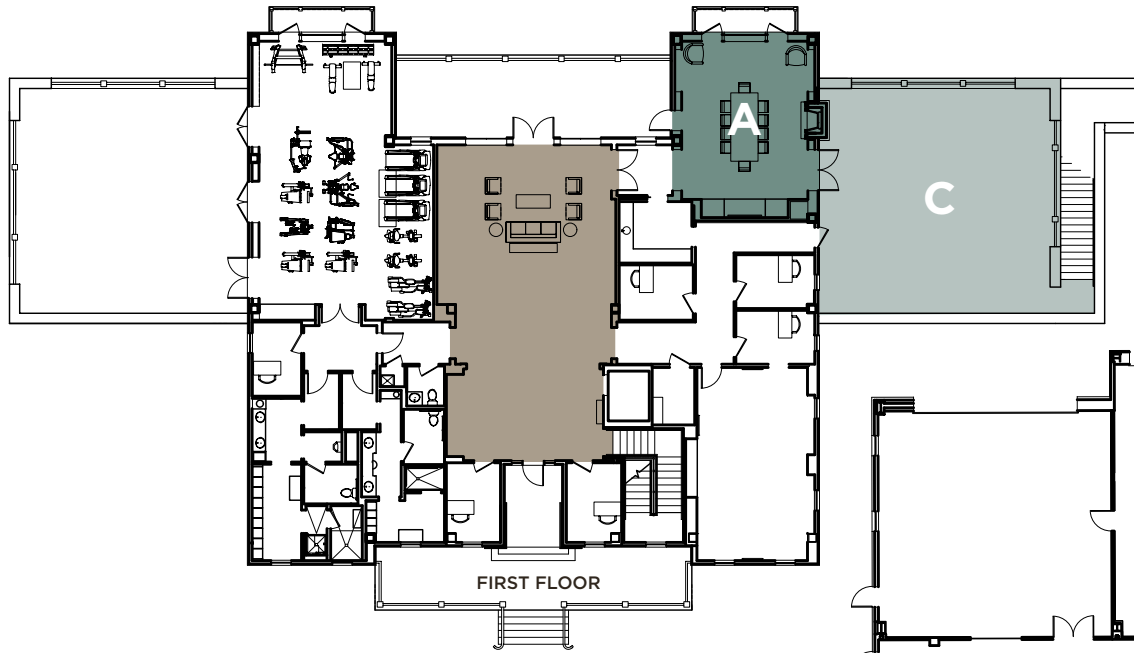

# GOLF PERFORMANCE CENTER

▲  
DRIVING RANGE

- MEETING AND EVENT ROOMS
- OUTDOOR FUNCTION SPACE
- PUBLIC AREAS

▼  
PLANTATION COURSE

▲  
SEASIDE COURSE

▼  
THE LODGE AT SEA ISLAND

Location		Reception	Measurements	Sq. Ft.
<b>Meeting and Banquet Rooms</b>				
A	Meeting Room	12	18 x 23	425
B	Group Hitting Bay	-	34 x 33	1,125
<b>Outdoor Function Space</b>				
C	Event Veranda	33	33 x 32	1,116